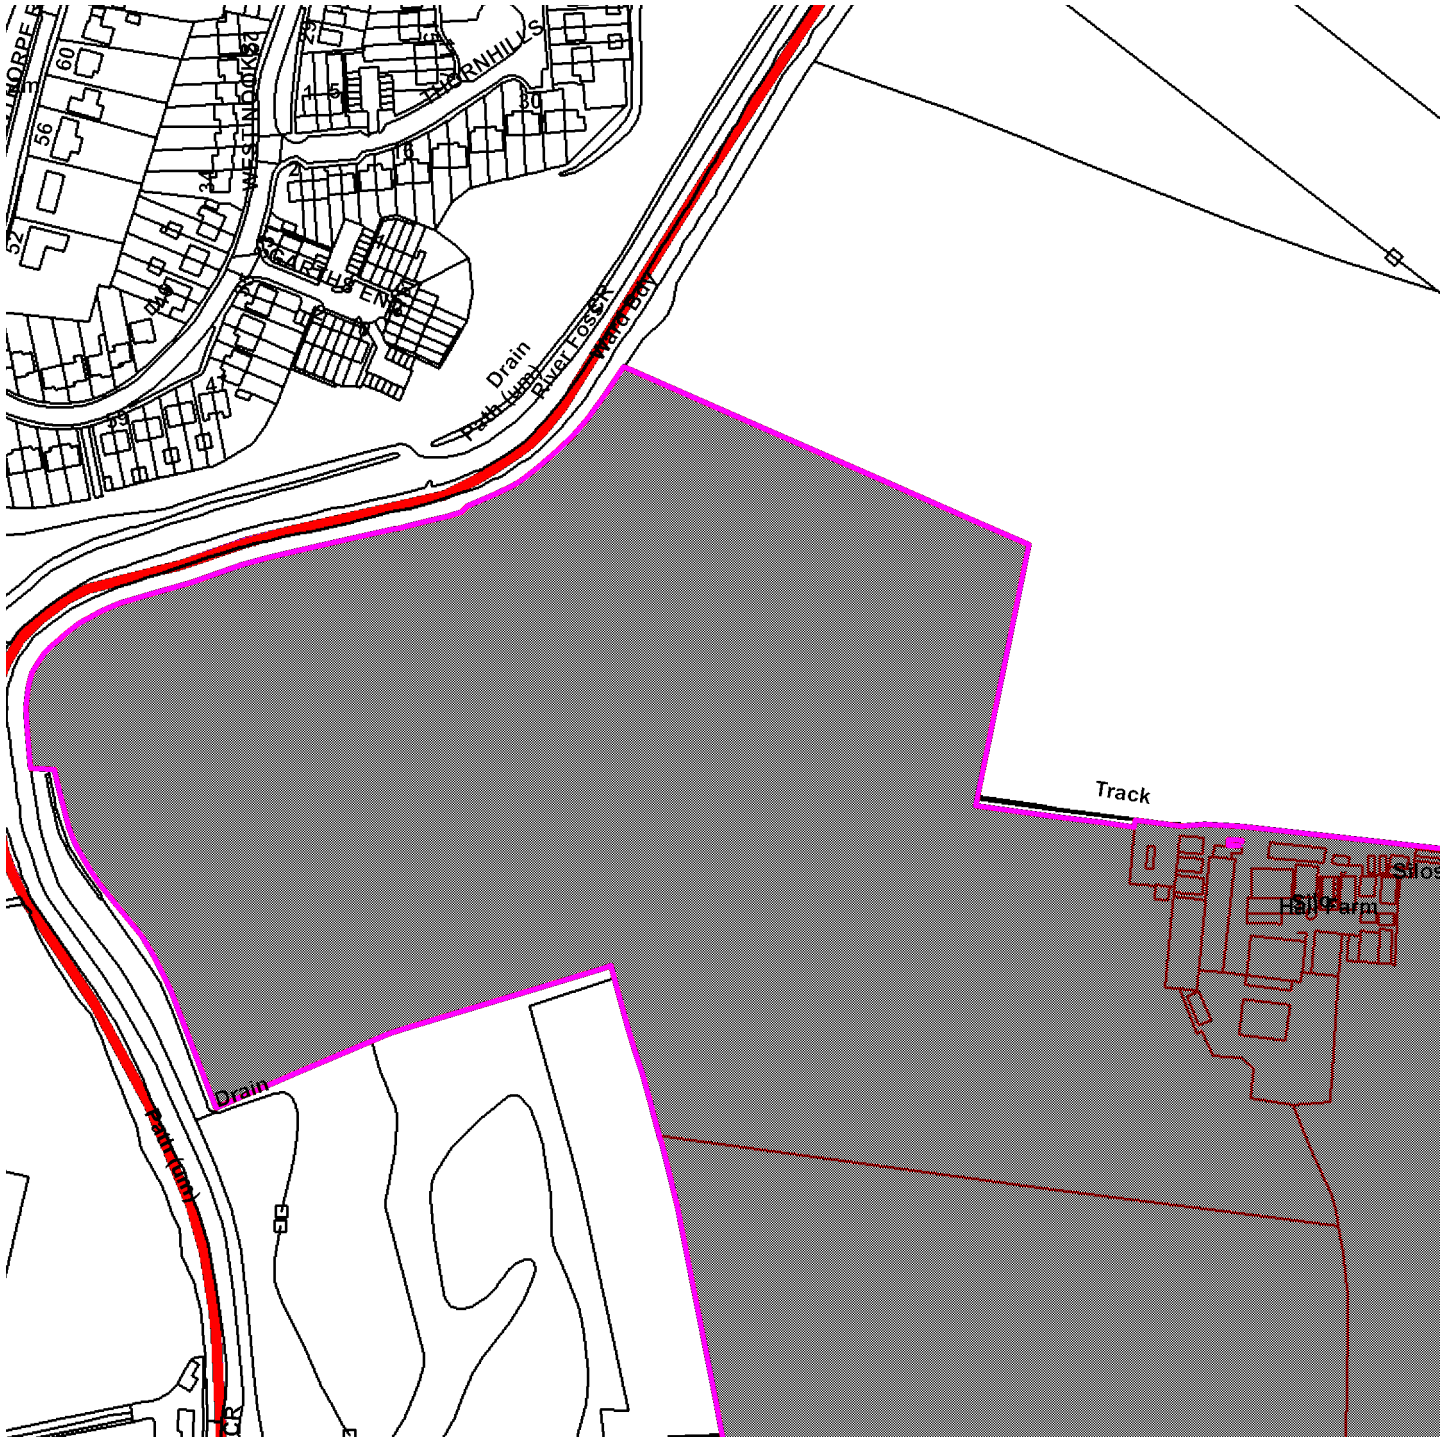

16/02886/FUL

Touring caravan pitches and livery stables, Hall Farm, Strensall Road

Scale : 1:2995

Reproduced from the Ordnance Survey map with the permission of the Controller of Her Majesty's Stationery Office © Crown Copyright 2000.

Unauthorised reproduction infringes Crown Copyright and may lead to prosecution or civil proceedings.

Produced using ESRI (UK)'s MapExplorer 2.0 - <http://www.esriuk.com>

Organisation	Not Set
Department	Not Set
Comments	
Date	10 April 2017
SLA Number	Not Set